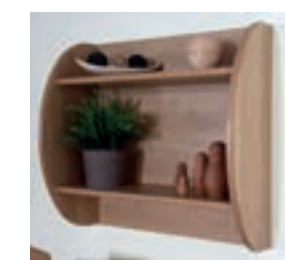

Accessories

Wall mounted bookcase curved and wall boxes only available in the following colour options

B O M
FW OW