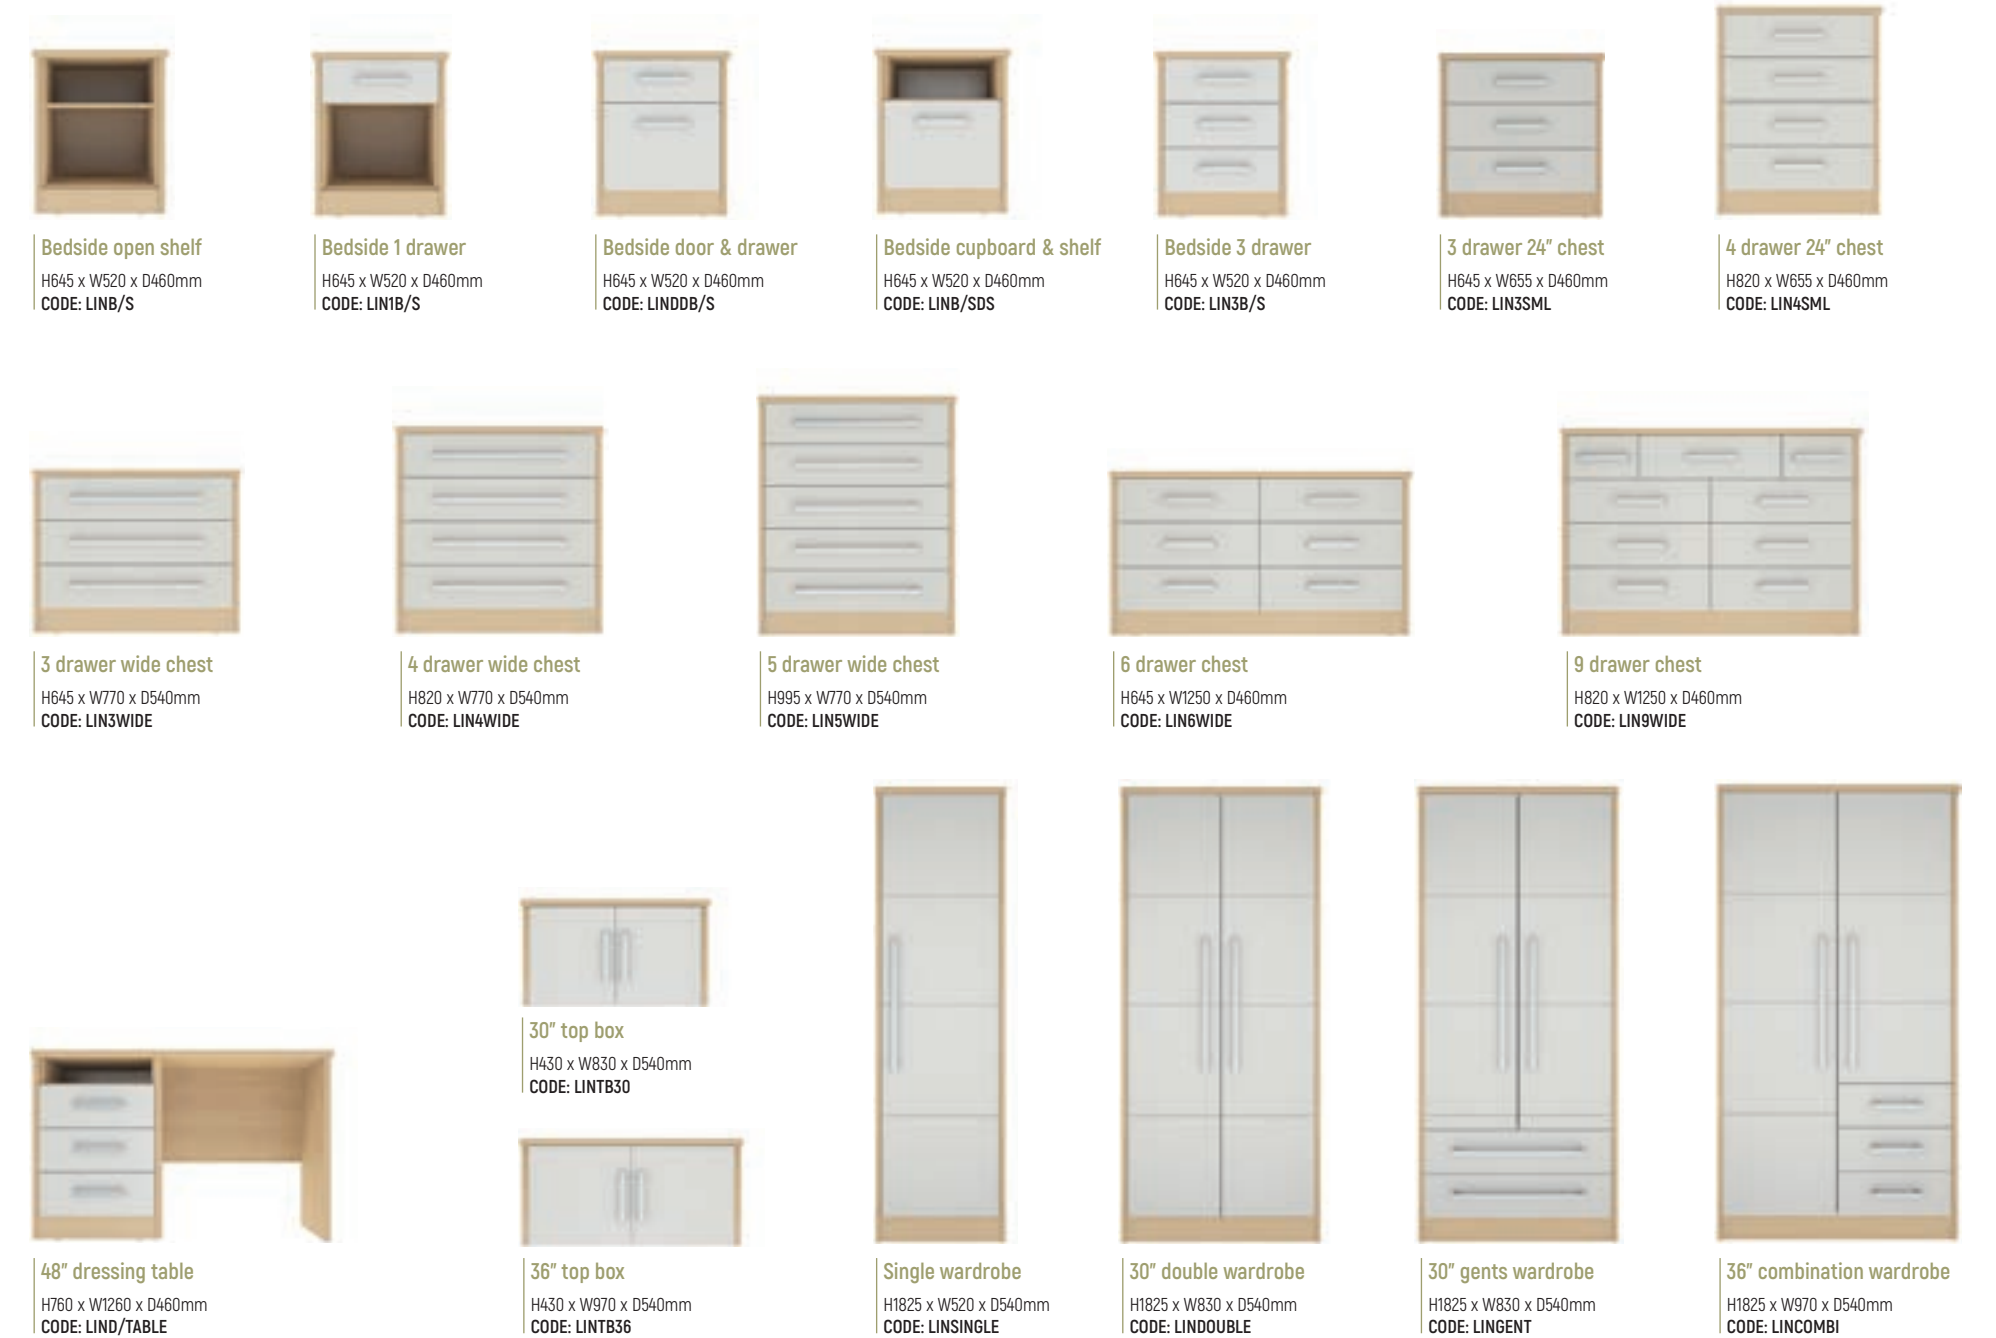

Colour options

Simply add the colour code **[CODE]** you require to the end of the product code when you order
ie. **MLNDR-BB/C**.

						
Bedside open shelf H645 x W470 x D460mm CODE: MLNBS	Bedside 1 drawer H645 x W470 x D460mm CODE: MLNBS1DR	Bedside door & drawer H645 x W470 x D460mm CODE: MLNBSDD	Bedside cupboard & shelf H645 x W470 x D460mm CODE: MLNBSDS	Bedside 3 drawer H645 x W470 x D460mm CODE: MLNBS3DR	3 drawer 24" chest H645 x W605 x D460mm CODE: MLN3DRS	4 drawer 24" chest H820 x W605 x D460mm CODE: MLN4DRS
						
3 drawer wide chest H645 x W715 x D540mm CODE: MLN3DRL	4 drawer wide chest H820 x W715 x D540mm CODE: MLN4DRL	5 drawer wide chest H995 x W715 x D540mm CODE: MLN5DRL	6 drawer chest H645 x W1200 x D460mm CODE: MLN6DRL	9 drawer chest H820 x W1200 x D460mm CODE: MLN9DRL		
						
48" dressing table H760 x W1210 x D460mm CODE: MLNDTL	30" top box H430 x W780 x D540mm CODE: MLNTB30	36" top box H430 x W780 x D540mm CODE: MLNTB36	Single wardrobe H1820 x W465 x D540mm CODE: MLNSR	30" double wardrobe H1820 x W780 x D540mm CODE: MLNDR	30" gents wardrobe H1820 x W780 x D540mm CODE: MLNGR	36" combination wardrobe H1820 x W915 x D540mm CODE: MLNCR

Linea

COLLECTION

Linea

COLLECTION

Features/benefits

-  Glued dowelled and screwed
-  Designed for contract
-  Solid backs to all units
-  170° hinges
-  Durable hanging rail
-  Optional locks
-  Metal sided drawer boxes
-  Soft rounded corners 25mm thick
-  Large visual all metal handles
-  Quality fittings
-  Tested to BS 4875 Part 7 Level 4
-  Tested to BS 4875 Part 8
-  Manufactured in the UK
-  5 years furniture guarantee

Colour options

Contrasting door/drawer options

Simply add the colour code **(CODE)** you require to the end of the product code when you order ie. **LINDOUBLE-BB/C** The carcass colour first, then the main frontage (this is the panelled look).