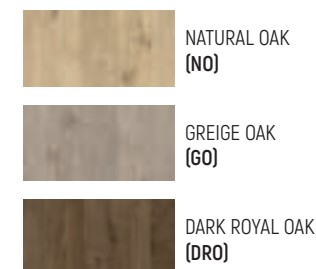

Colour options

Simply add the colour code **(CODE)** you require to the end of the product code when you order ie. **ABBDT-NO** The carcass colour first, then the main frontage (this is the panelled look).