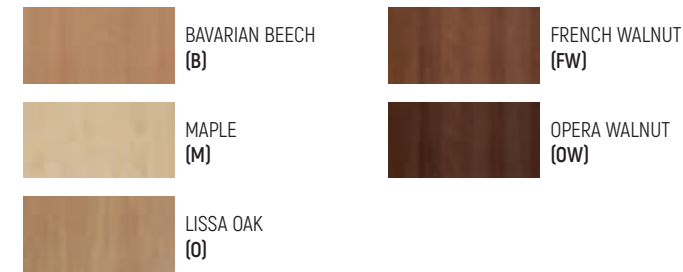

Colour options

Simply add the colour code **[CODE]** you require to the end of the product code when you order
ie. **MLNDR-BB/C**.