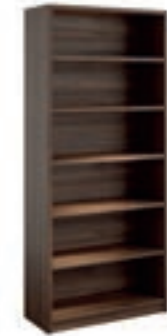

1000 sideboard
H875 x W1000 x D520mm
CODE: LUSS1000

1000 dresser/bookcase
H925 x W1000 x D340mm
CODE: LUSDT1000

1200 sideboard
H875 x W1200 x D520mm
CODE: LUSS1200

1200 dresser/bookcase
H925 x W1200 x D340mm
CODE: LUSDT1200