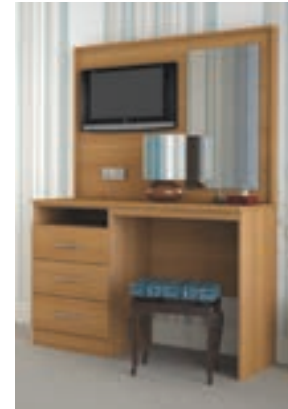

TV Backpanels

H920 x W695 x D65mm
CODE: TVBPWC