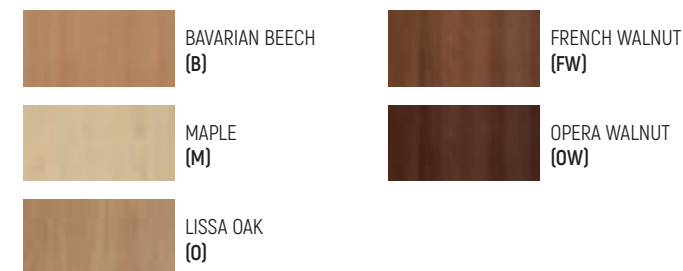

Colour options

Simply add the colour code **(CODE)** you require to the end of the product code when you order ie. **IMO1000DT-B** The carcass colour first, then the main frontage (this is the panelled look).