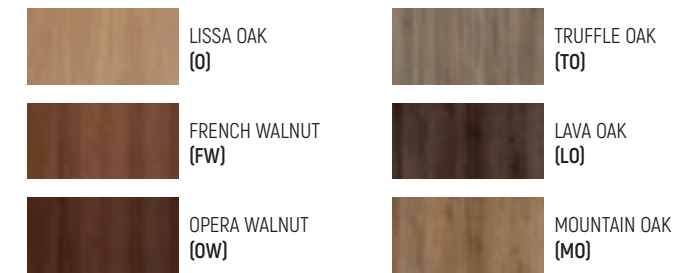

Colour options

Contrasting door/drawer options

Simply add the colour code **[CODE]** you require to the end of the product code when you order ie. **OSKDR-O/MUSSEL/OAK** The carcass colour first, then the main frontage (this is the panelled look) then finally the main inset.