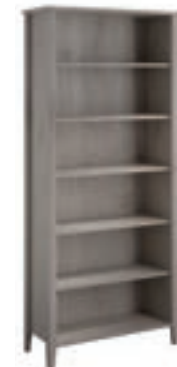

Tall bookcase
H1825 x W870 x D365mm
CODE: ABBTB