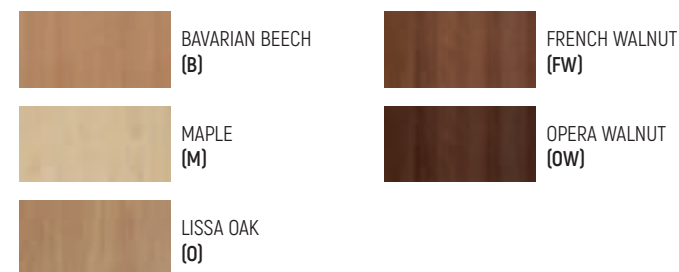

Colour options

Simply add the colour code **(CODE)** you require to the end of the product code when you order ie. **LUC1000DT-O** The carcass colour first, then the main frontage (this is the panelled look).