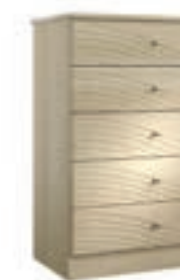

5 drawer wide chest
H995 x W720 x D545mm
CODE: CAR5DRL