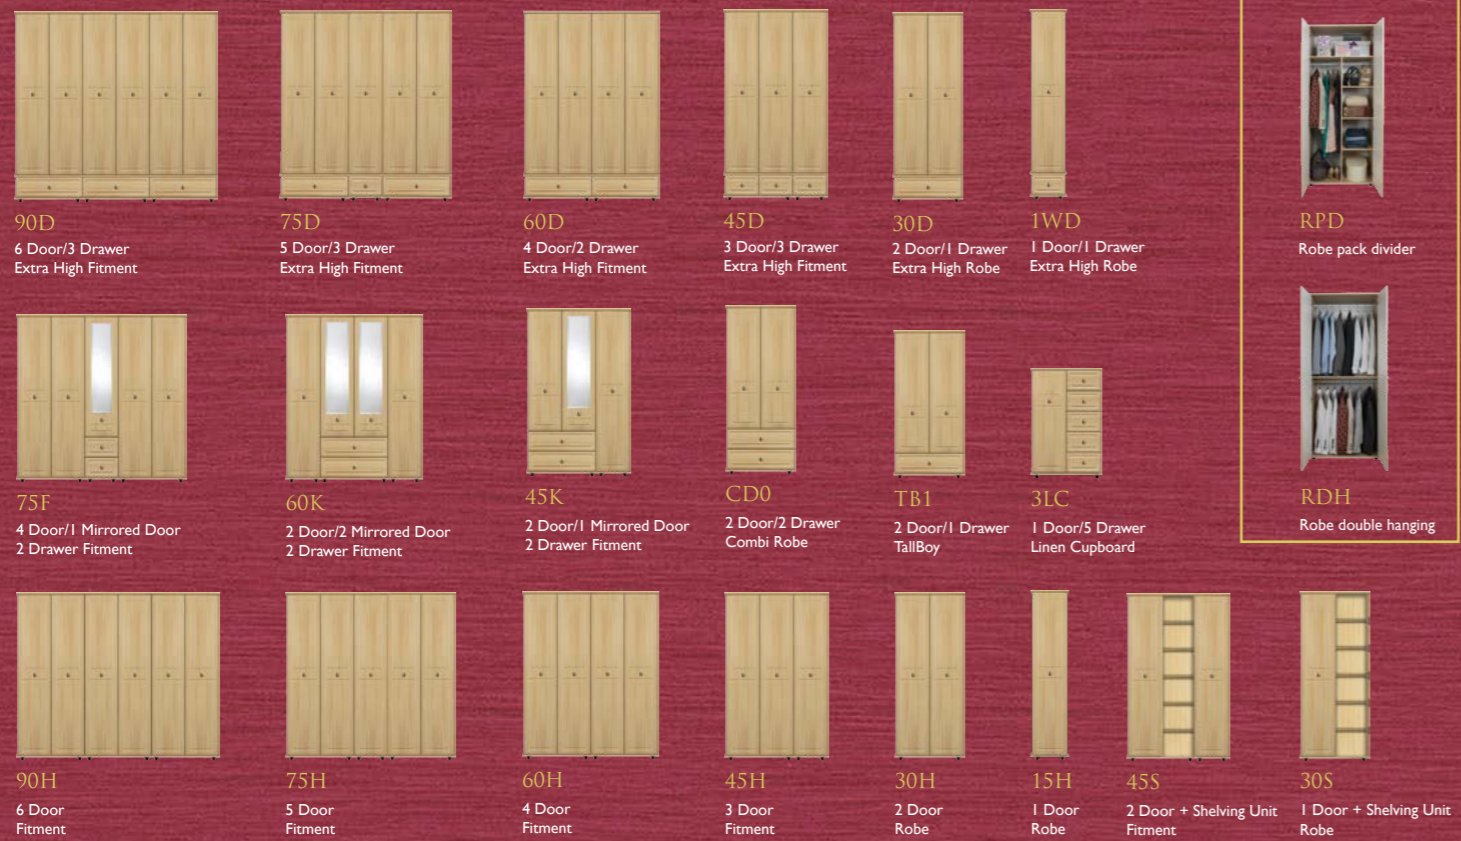

ITEMS & DIMENSIONS

READY TO ASSEMBLE