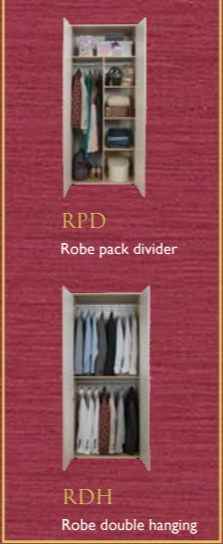

**45K**  
2 Door/1 Mirrored Door  
2 Drawer Fitment

**CD0**  
2 Door/2 Drawer  
Combi Robe

**TB1**  
2 Door/1 Drawer  
Tall Boy

**3LC**  
1 Door/5 Drawer  
Linen Cupboard

**90H**  
6 Door  
Fitment

**75H**  
5 Door  
Fitment

**60H**  
4 Door  
Fitment

**45H**  
3 Door  
Fitment

**30H**  
2 Door  
Robe

**15H**  
1 Door  
Robe

**45S**  
2 Door + Shelving Unit  
Fitment

**30S**  
1 Door + Shelving Unit  
Robe

## INTERIOR OPTIONS

**35D**  
5 Drawer  
Wide Chest

**34D**  
4 Drawer  
Wide Chest

**33D**  
3 Drawer  
Wide Chest

**32D**  
2 Drawer  
Wide Bedside

**25D**  
5 Drawer  
Midi Chest

**24D**  
4 Drawer  
Midi Chest